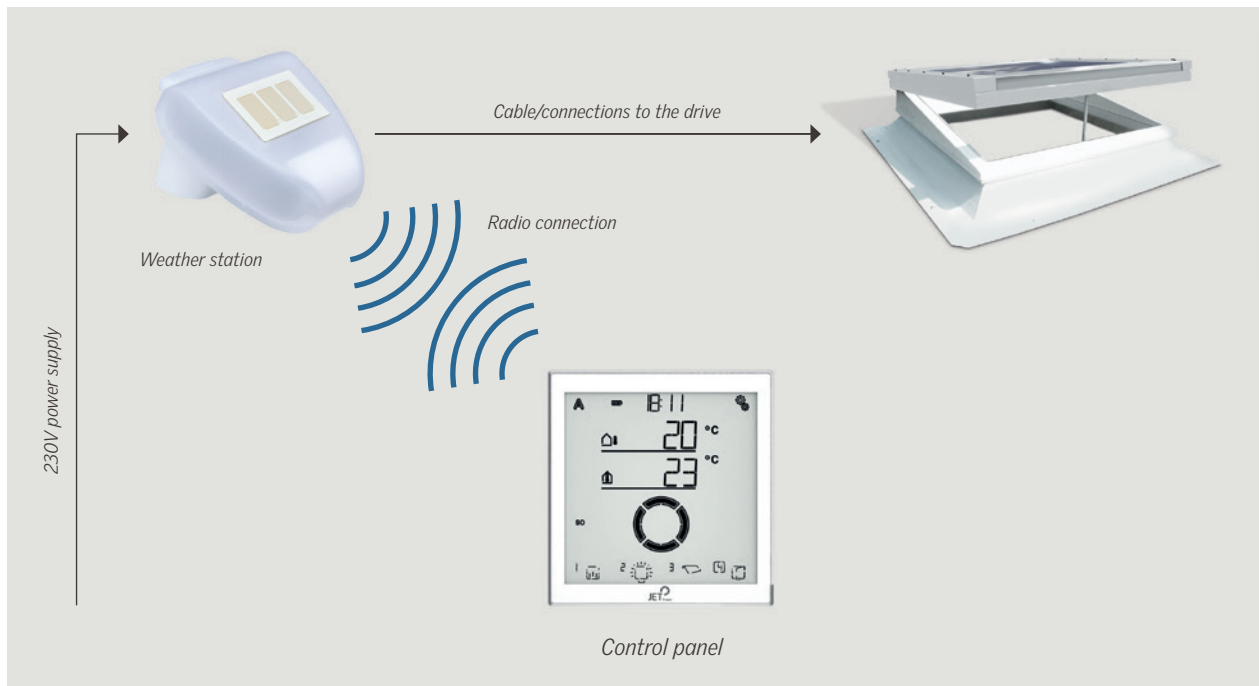

Overview of functions